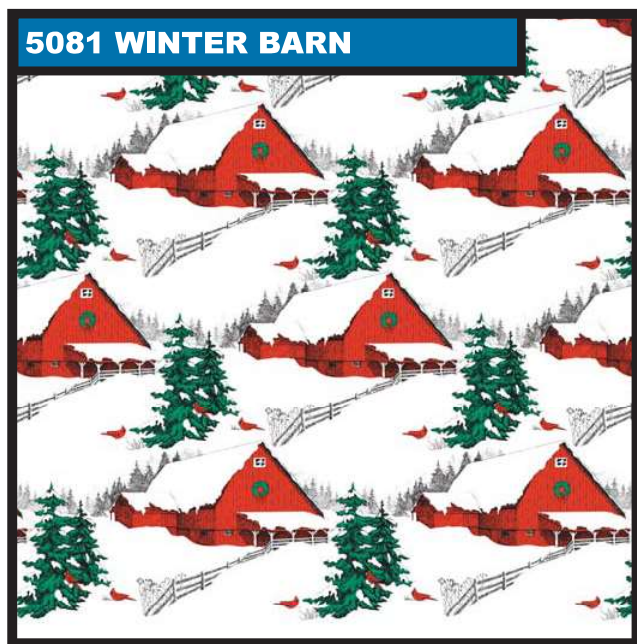

5071 ENCHANTED HORSE

5068 CHRISTMAS WISHES

5072 HOLLYWOOD

5080 CHRISTMAS ROPERS

5071 ENCHANTED HORSE

FULL REAM 24" X 833'
 HALF REAM 24" X 417'

5068 CHRISTMAS WISHES

FULL REAM 24" X 833'
 HALF REAM 24" X 417'

5072 HOLLYWOOD

FULL REAM 24" X 833'
 HALF REAM 24" X 417'

5080 CHRISTMAS ROPERS

FULL REAM 24" X 833'
 HALF REAM 24" X 417'

5075 CHRISTMAS WREATH

2011 WREATH HORSE

5005 SNOWHORSES/COWBOY CHRISTMAS

5081 WINTER BARN

5075 CHRISTMAS WREATH

FULL REAM 24" X 833'
 HALF REAM 24" X 417'.....

**5005 SNOWHORSES/COWBOY CHRISTMAS
 DOUBLE SIDED**

FULL REAM 24" X 833'
 HALF REAM 24" X 417'.....

2011 WREATH HORSE

FULL REAM 24" X 833'
 HALF REAM 24" X 417'.....