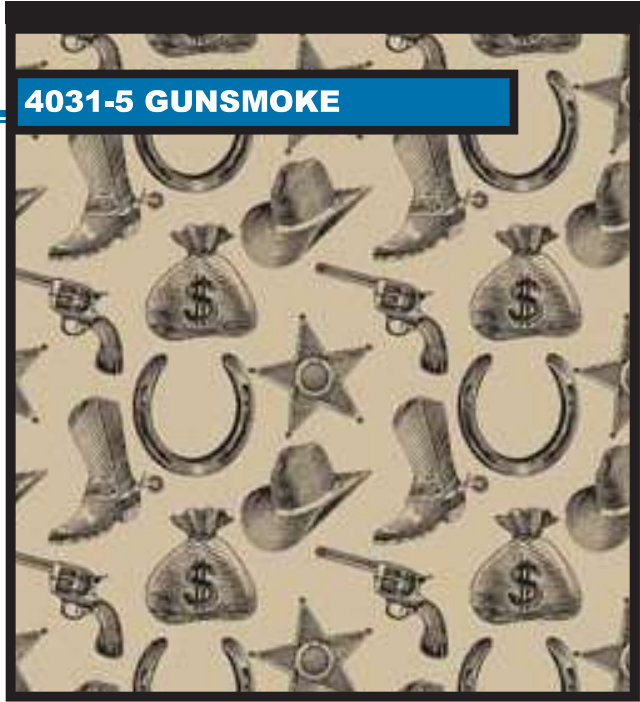

3000 BUCKING HORSE

3040 BRANDS

5031 RANCH HANDS

5018 RODEO

5076 COWHIDE

4031-5 GUNSMOKE