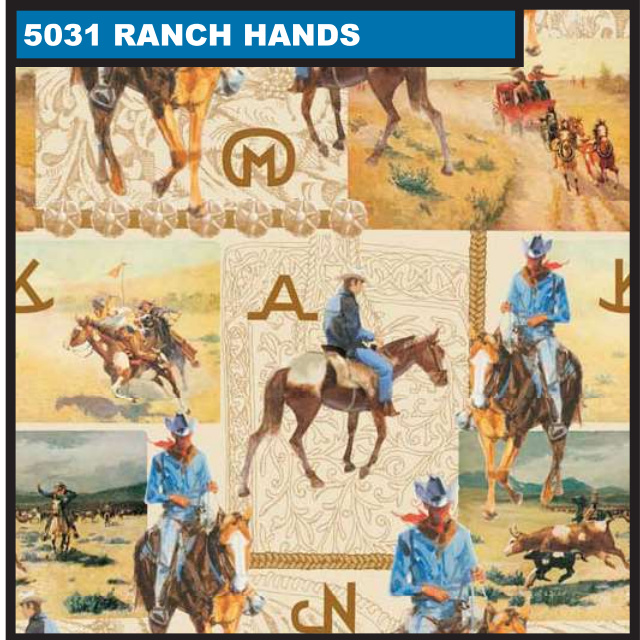

4060 MIDNIGHT COWBOY

3000 BUCKING HORSE

3040 BRANDS

5031 RANCH HANDS

5018 RODEO

4060 MIDNIGHT COWBOY

FULL REAM 24" X 833'
 HALF REAM 24" X 417'

3000 BUCKING HORSE

FULL REAM 24" X 833'
 HALF REAM 24" X 417'

3040 BRANDS

FULL REAM 24" X 833'
 HALF REAM 24" X 417'

5031 RANCH HANDS

FULL REAM 24" X 833'
 HALF REAM 24" X 417'

5018 RODEO

FULL REAM 24" X 833'
 HALF REAM 24" X 417'