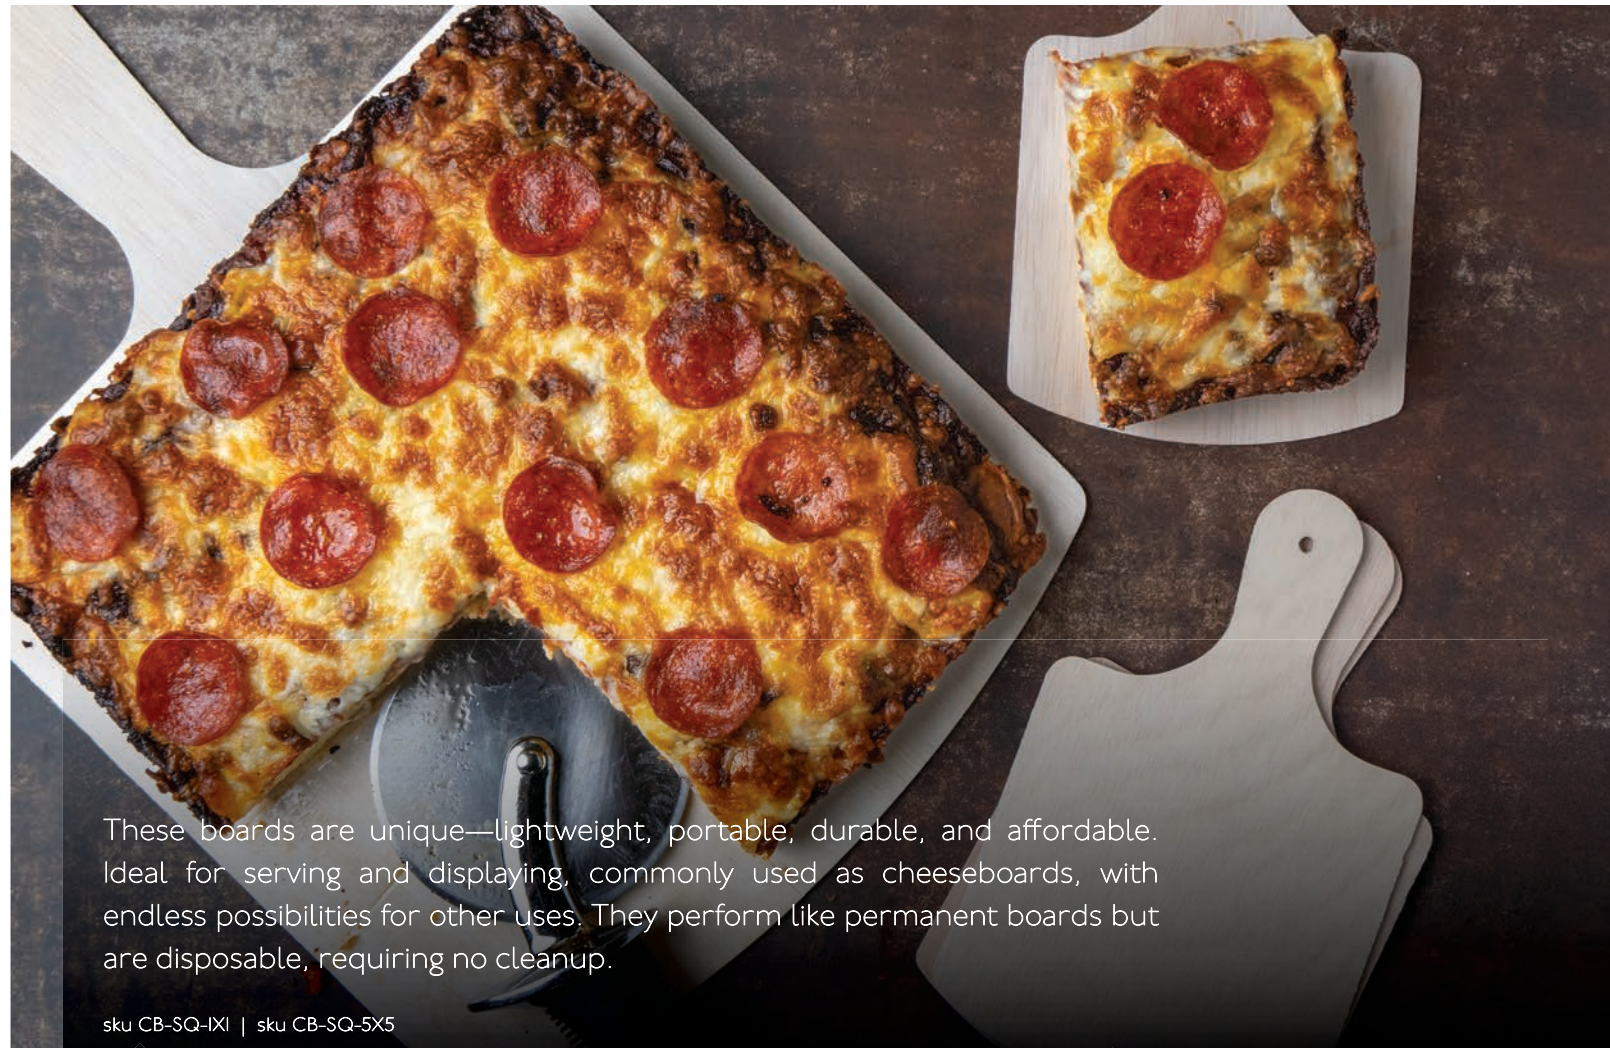

# Chef Boards

CHEESE • CHARCUTERIE • SANDWICHES • PIZZA • SUSHI

These boards are unique—lightweight, portable, durable, and affordable. Ideal for serving and displaying, commonly used as cheeseboards, with endless possibilities for other uses. They perform like permanent boards but are disposable, requiring no cleanup.