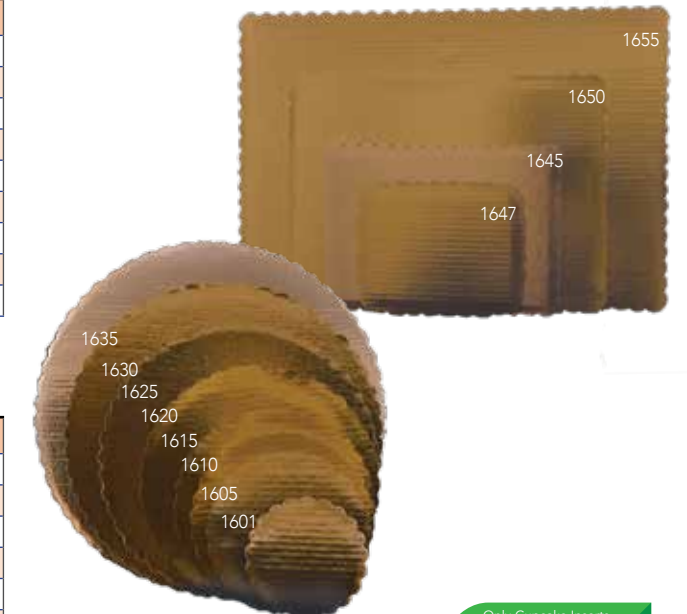

NEW

CAKE CIRCLES - WAXED WHITE:

corrugated for cake, packed in corrugated

Item #	Size (in)	Size (cm)	Pack
NEW 11403	6" single wall	15.2	500
NEW 11405	7" single wall	17.8	500
NEW 11409	8" single wall	20.3	500
NEW 11413	9" single wall	22.9	250
NEW 11417	10" single wall	25.4	250
NEW 11421	12" single wall	30.5	250
NEW 11425	14" single wall	35.6	125
NEW 11429	16" single wall	40.6	125

CAKE CIRCLES - BRIGHT WHITE:

corrugated for cake and pizza, grease proof, packed in corrugated

Item #	Size (in)	Size (cm)	Pack
11203	6" single wall	15.2	100
11205	7" single wall	17.8	100
11209	8" single wall	20.3	100
11213	9" single wall	22.9	100
11217	10" single wall	25.4	100
11221	12" single wall	30.5	100
11225	14" single wall	35.6	100
11229	16" single wall	40.6	100
11233	18" single wall	45.7	100

CAKE CIRCLES - MOTTLED WHITE:

corrugated for cake and pizza, packed in corrugated

Item #	Size (in)	Size (cm)	Pack
11303	6" single wall	15.2	100
11305	7" single wall	17.8	100
11309	8" single wall	20.3	100
11313	9" single wall	22.9	100
11317	10" single wall	25.4	100
11319	11" single wall	27.9	100
11321	12" single wall	30.5	100
11325	14" single wall	35.6	100
11327	15" single wall	38.1	100
11329	16" single wall	40.6	100
11333	18" single wall	45.7	100
NEW 11337	20" single wall	50.8	100

CAKE PADS - WAXED WHITE:

corrugated for cake, packed in corrugated

Item #	Size (in)	Size (cm)	Pack
NEW 11449	14 X 10^ single wall	35.6 X 25.4^	100
NEW 11453	19 X 14* single wall	48.3 X 35.6*	50
NEW 11454	19 X 14* double wall	48.3 X 35.6*	30
NEW 11457	25-1/2 X 17-1/2† single wall	64.8 X 44.5†	50
NEW 11458	25-1/2 X 17-1/2† double wall	64.8 X 44.5†	30

CAKE PADS - BRIGHT WHITE:

corrugated for cake, grease proof, packed in corrugated