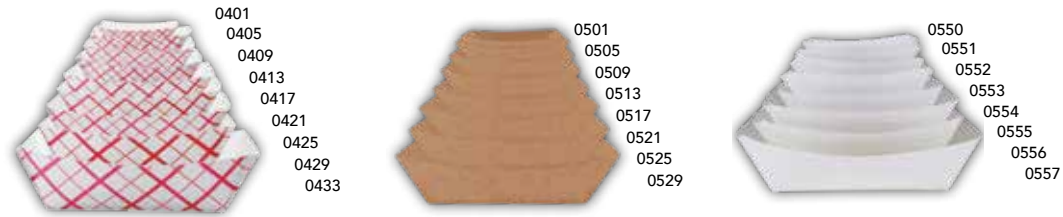

## MOLDED FIBER DRINK CARRIER:

1 piece, molded fiber, packed in corrugated

Item #	Description	Pack
0117	4-Cup Drink Carrier, 4-44 oz.	4 x 75 = 300

**FOOD TRAYS:** 1 piece, tray, nested, packed in corrugated