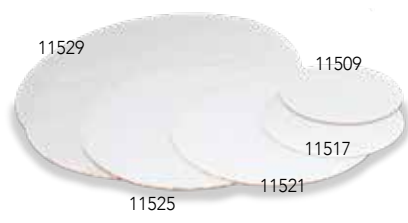

PIZZA BOXES - WHITE: lock corner, 1 piece box, CCK, poly wrapped

Item #	Size (in)	Size (cm)	Pack
1401	8 X 8 X 1-1/2	20.3 X 20.3 X 3.8	100
1405	9 X 9 X 1-1/2	22.9 X 22.9 X 3.8	100
1409	10 X 10 X 1-1/2	25.4 X 25.4 X 3.8	100
1460	12 X 12 X 1-7/8	30.5 X 30.5 X 4.8	100
1465	14 X 14 X 1-7/8	35.6 X 35.6 X 4.8	100
1450	16 X 16 X 1-7/8	40.6 X 40.6 X 4.8	100
1470	18 X 18 X 1-7/8	45.7 X 45.7 X 4.8	50

PIZZA SLICE CLAMSHELL: fold-over locking lid, SBS, nested, packed in corrugated **NEW SIDE LOCK COMING SOON!**

"GOURMET" PRINT PIZZA

Item #	Size (in)	Size (cm)	Pack
07196	9-1/4 X 9 X 1-11/16	23.5 X 22.9 X 4.3	4 x 100 = 400

PIZZA SLICE CLAMSHELL: side tab locking lid, SBS, nested, packed in corrugated

WHITE

Item #	Size (in)	Size (cm)	Pack
0718	8-3/16 X 7 X 1-13/16	20.8 X 17.8 X 4.6	2 x 200 = 400
0719	9-1/4 X 9 X 1-11/16	23.5 X 22.9 X 4.3	2 x 200 = 400

WINDOW PIZZA SLICE CLAMSHELL: window w/side tab locking lid, SBS, nested, packed in corrugated

Item #	Size (in)	Size (cm)	Pack
0722	9-1/4 X 9 X 1-11/16	23.5 X 22.9 X 4.3	2 x 200 = 400

WINDOW PIZZA CLAMSHELL for Personal Pizza: window, nested, CCK, packed in corrugated

Item #	Size (in)	Size (cm)	Pack
0726	6-1/2 X 6-1/2 X 2	16.5 X 16.5 X 5.1	300

PIZZA SLICE WEDGE: flat tray, fold-up sides, SBS, packed in corrugated

Item #	Size (in)	Size (cm)	Pack
1480	7-3/4 X 8-7/16	19.7 X 21.4	500

WHAT SIZE SLICE WILL FIT IN EACH? Glad you asked! Check out the handy chart below:

Item #	Description	
0718	Fits a 16" pizza cut 8 ways*	
0719	Fits a 16" pizza cut 6 ways*	Fits a 18" pizza cut 8 ways*
0722	Fits a 16" pizza cut 6 ways*	Fits a 18" pizza cut 8 ways*
1480	Fits a 16" pizza cut 8 ways*	
07196	Fits a 16" pizza cut 6 ways*	

*Please note: These suggestions are a helpful tool, but not an absolute measurement as all suggestions depend on the size of each slice.