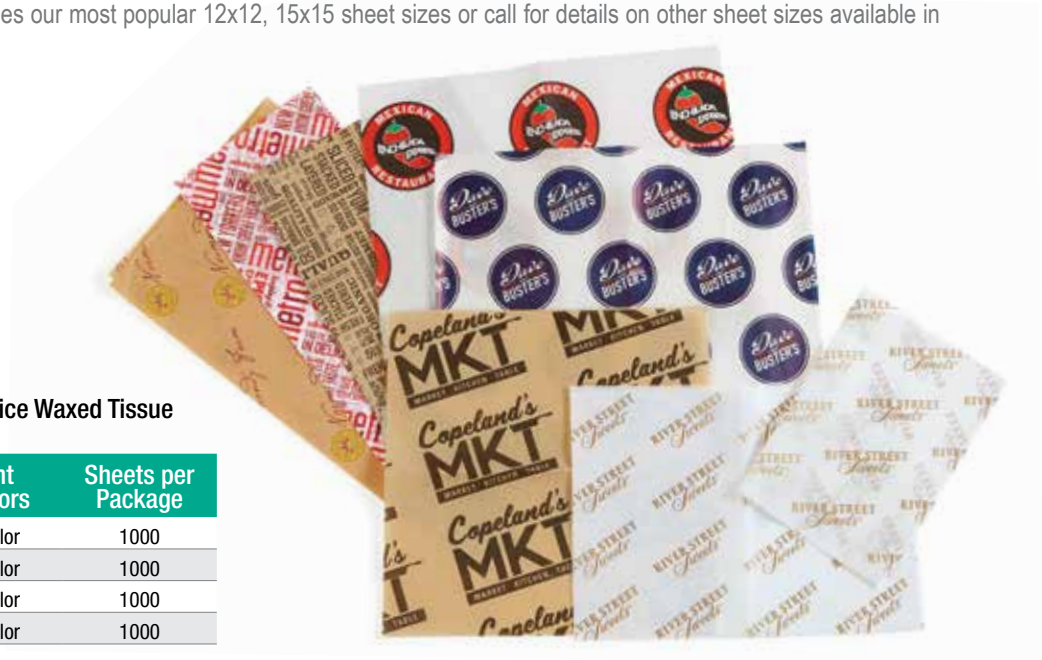

ACCESSORIES | Tissue Paper

Tissue - CUSTOM PRINTED FOOD SERVICE WAXED TISSUE

Build your brand and promote your business with customized food service tissue. Use it as a sandwich wrap or a liner for baskets, trays or take out boxes. Our most popular high performance tissue is available in a 15/18# waxed tissue grade that is perfect for a range of applications. Additional tissue grades like our lightweight tissue for bakery pick up or heavier ultra performance and grease resistant sheets are available for more greasier food applications. Our short run program includes our most popular 12x12, 15x15 sheet sizes or call for details on other sheet sizes available in 9x12, 10x10, 18x18 or your unique size.

Tissue Paper - High Performance Food Service Waxed Tissue (Price per package)

Stock #	Sheet Size	Print Colors	Sheets per Package
FSSW 1212 CUSTOM 1C	12x12	1 color	1000
FSSW 1212 CUSTOM 2C	12x12	2 color	1000
FSSW 1515 CUSTOM 1C	15x15	1 color	1000
FSSW 1515 CUSTOM 2C	15x15	2 color	1000

In Stock Colors available: White or Caramel Kraft
Note: Tissue is High Performance 15/18# waxed tissue grade
Plates additional - call for details.
Call for pricing on quantities larger than 25,000 sheets.

Tissue grades available:
-10.5/12# - bakery pick up FDA tissue grade - for use with bakery pick up, pastry, doughnuts, confectionary
-15/18# - high performance FDA tissue grade - for use as basket liner, tray liner, sandwich/sub wrap
-18/21# - ultra performance FDA tissue grade - for use with higher grease content food items
-20# - grease resistant tissue grade - heaviest weight unwaxed tissue grade, not FDA approved so printed side would need to be on the outside of the sandwich wrap.

Tissue - FOOD SERVICE WAX

Our high performance FDA approved waxed tissue is available in a 15/18# dry waxed grade and is perfect for lining food service boxes, baskets and foam trays. Choose from an assortment of solid colors or our new red lobster pattern. Our solid waxed tissues are conveniently packaged in an interfold dispenser box.