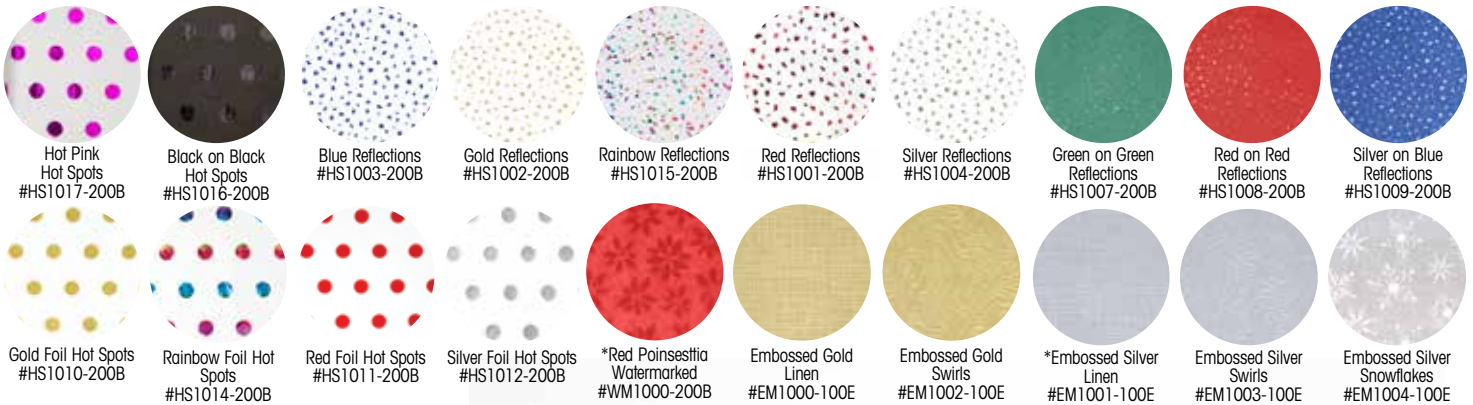

Reflections and Watermarked Colors ('B' Patterns): 200 sheets per package

Embossed Colors ('E' Patterns): 100 sheets per package

\*Limited stock available - call for color availability