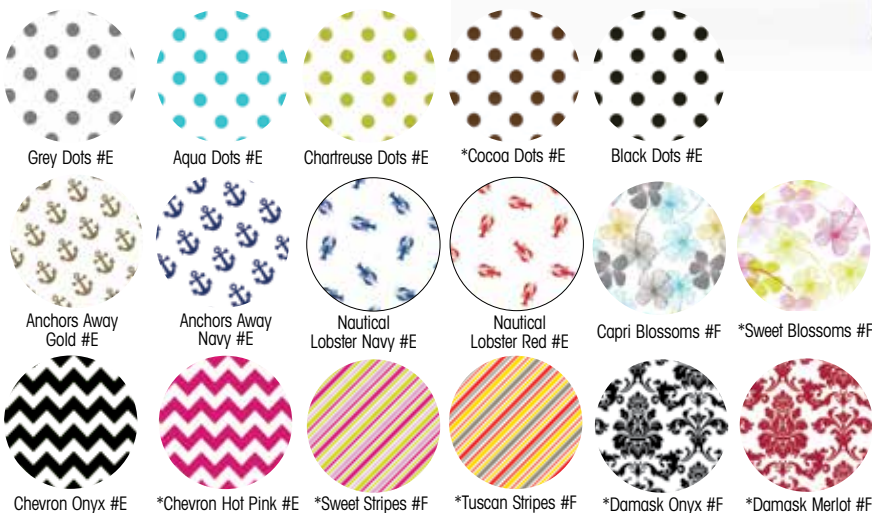

Reflections and Watermarked Colors ('B' Patterns): 200 sheets per package

Embossed Colors ('E' Patterns): 100 sheets per package

\*Limited stock available - call for color availability

## Tissue Paper - EXCLUSIVE DESIGNS

Accent your shopping bags with our exclusive tissue patterns in dots, stripes and chevron or nautical themed - anchors and lobster or floral and damask. Interleave with a solid colored tissue for a colorful look.